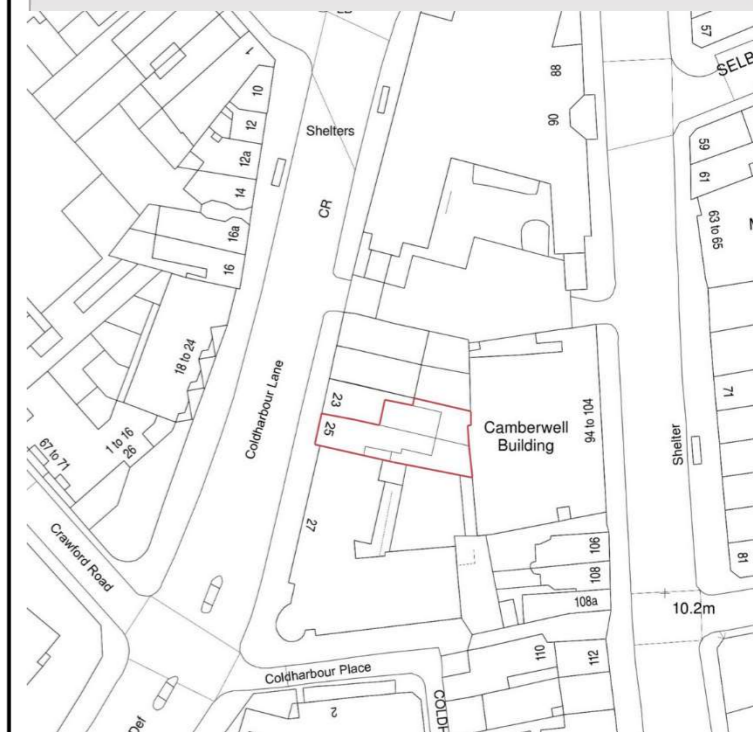

Ground Floor

Fortress Certificates

17 WESTSIDE LODGE, 1 DROADVIEW PLACE, E5 9SE

TEL: 07471 952 701

■ Lease

PROPERTY ADDRESS

25 Coldharbour Lane

London SE5 9NR

TITLE: Ground Floor Plan

SCALE: 1:100 @ A3

DATE: 05/11/2023

SCALE: 1:1250 @ A3